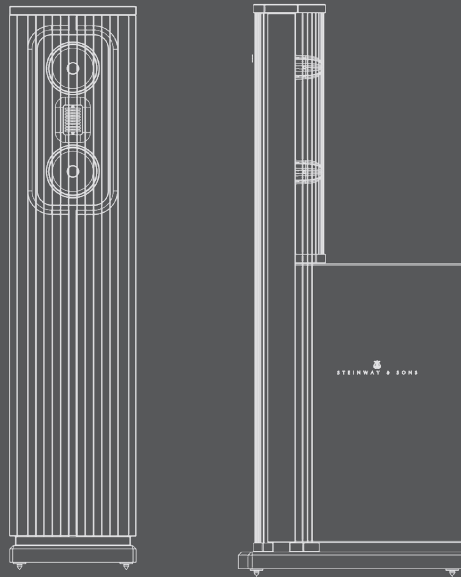

DIPOLE SPEAKER

The Model C's compact, floor-standing dipole speakers contain the same mid and high modules as the Model D. The dipole design emits equal, natural sound from both sides of the cabinet - forward and backward. Thus it produces sound that interacts with the room much like a live musical instrument, creating audio that can't be compared and a statement that can't be ignored.

SPECIFICATIONS

Description:	Floor-standing dipole speaker
Frequency response:	250 - 22 k Hz
Maximum SLP @ 1 meter:	117 dB
Amplification needed:	1 channel
Input:	Digital Link (CAT 5e based)
Output:	Speakon® (for boundary woofer)
Dimensions (W x H x D):	30 x 132.7 x 54 cm / 11.81 x 52.24 x 21.26 in
Weight:	64.8 kg / 142.9 lbs
Finish:	High-gloss black with gold or chrome accents Custom colors and wood finishes available
Item no.:	90013022x
Country of origin:	Denmark